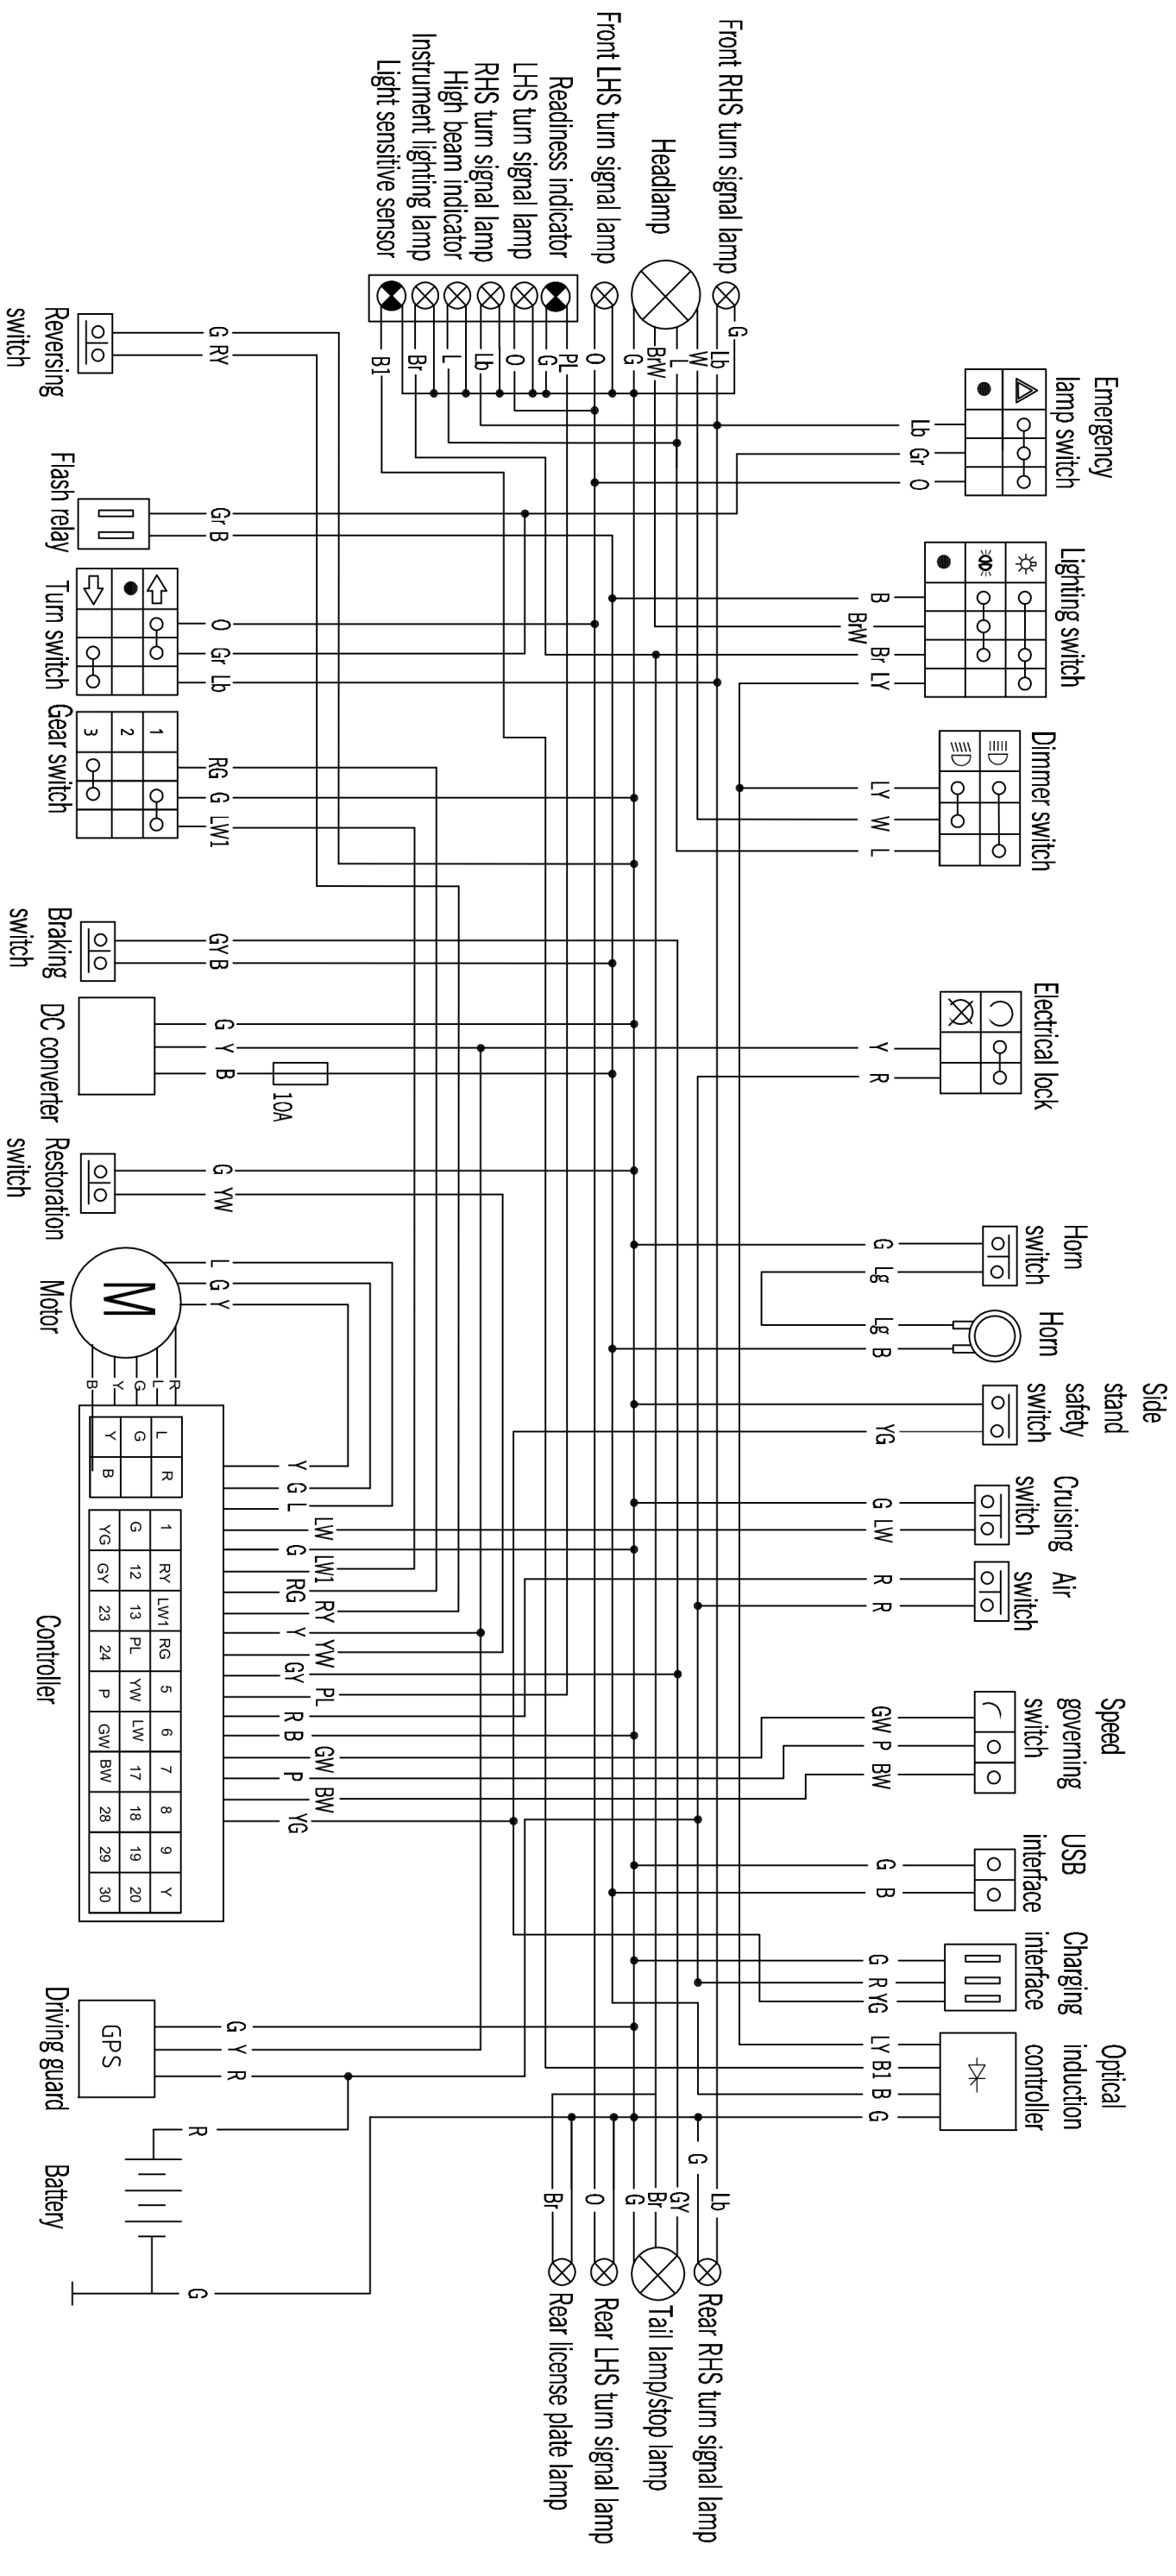

THE WIZ WIRING DIAGRAM

Black----B, White----W, Yellow----Y, Blue----L, Green----G, Red----R, Brown----Br
Grey----Gr, Light blue----Lb, Light green----Lg, Orange----O, Purple----K